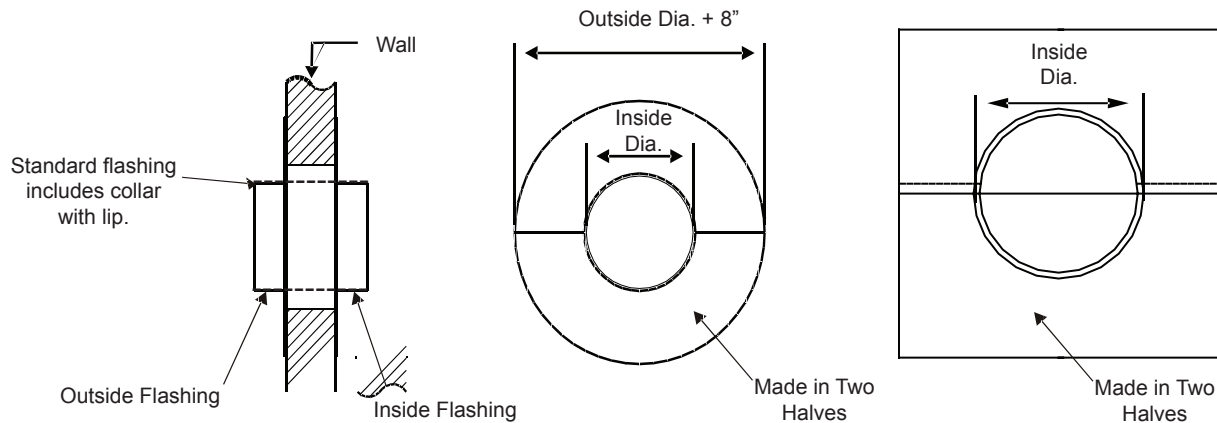

WALL FLASHING

DESCRIPTION:

Wall Flashing provides weather protection for wall penetration. Ordering one Flashing provides both inside and outside flashing (4 halves). Wall Flashing is priced as an angle flange adapter of equivalent inside diameter.

ROOF FLASHING & SKIRT

DESCRIPTION:

Roof Flashing provides weather protection for roof penetration. Roof Flashing and Skirt are priced separately. Roof Flashing is priced as an angle flange adapter of equivalent inside diameter. The roofing skirt is priced as a reducer of equivalent inside diameter and adding 4\".