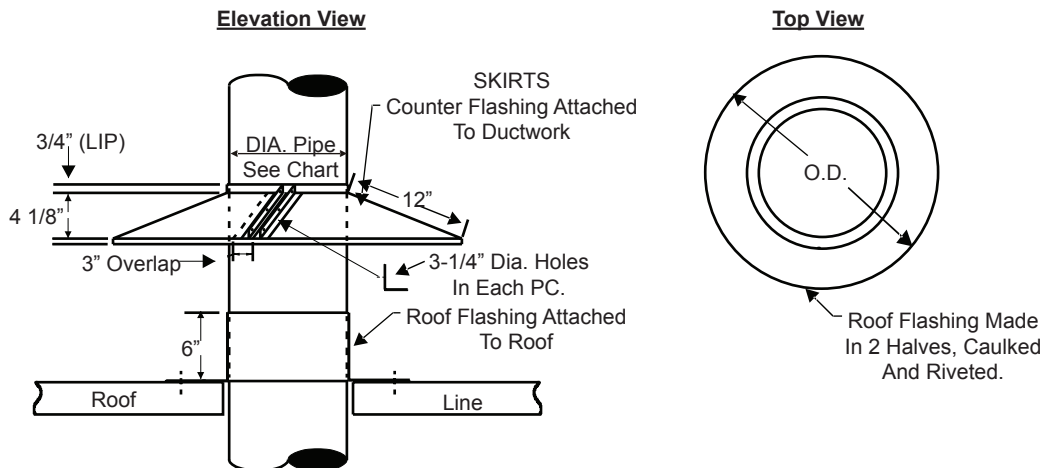

WALL FLASHING

DESCRIPTION:

Wall Flashing provides weather protection for wall penetration. Ordering one Flashing provides both inside and outside flashing (4 halves). Wall Flashing is priced as an angle flange adapter of equivalent inside diameter.

ROOF FLASHING & SKIRT

DESCRIPTION:

Roof Flashing provides weather protection for roof penetration. Roof Flashing and Skirt are priced separately. Roof Flashing is priced as an angle flange adapter of equivalent inside diameter. The roofing skirt is priced as a reducer of equivalent inside diameter and adding 4\".